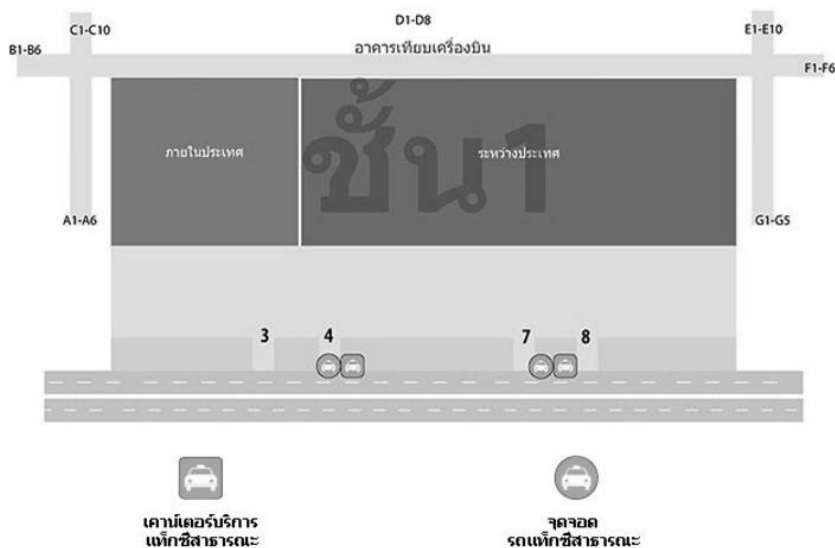

BY PUBLIC TRANSPORT

From the Airport Bangkok-Suvarnabhumi, Thailand

- Take a public taxi at airport level 1, gates 4 and 7 (official taxi station)
– ask for the price! (approx. 1 h)

Alternative 1:

- Take Suvarnabhumi Airport Rail Link SRT-City (Phaya Thai) Ratchaprarop Station (approx. 23 minutes)
- Arriving at Ratchaprarop Station take a taxi to 93/1 GPF Withhayu Towers.

Alternative 2:

- Take Suvarnabhumi Airport Rail Link SRT-City to Phaya Thai station (connected to BTS)
- Take the sky train (BTS) at Phaya Thai station (Sukhumvit Line, heading to Bearing station) to Ploenchit station.
- Walk from Ploenchit to GPF Withhayu Towers (700 m.)